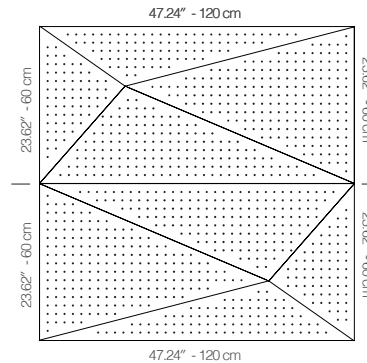

WPIRANA1AALGR8

GREY LACQUER 8MM PERFORATION

47.24" x 23.62" (120 x 60 cm) panels come in sets of two. 23.62" x 23.62" (60 x 60 cm) panels come in sets of four. The number of panels per box is the minimum suggested amount to create the design envisioned by Mikodam.

CEILING APPLICATION

DIMENSIONS

X : 23.62" - 60 cm

Y : 47.24" - 120 cm

D : 3.25" - 8.3

W : 21.2 lbs - 9.6 kg

*Perforated surface options with two different diameters are available.

Rail depth is not included in the measurements.
(Depth of rail: 1" - 2.5 cm)