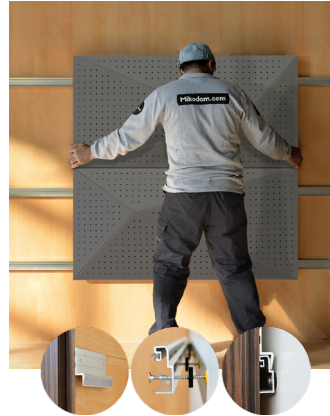

WPIRANA1AALGR8

GREY LACQUER 8MM PERFORATION

47.24" x 23.62" (120 x 60 cm) panels come in sets of two. 23.62" x 23.62" (60 x 60 cm) panels come in sets of four. The number of panels per box is the minimum suggested amount to create the design envisioned by Mikodam.

CEILING APPLICATION

DIMENSIONS

X : 23.62" - 60 cm

Y : 47.24" - 120 cm

D : 3.25" - 8.3

W : 21.2 lbs - 9.6 kg

*Perforated surface options with two different diameters are available.

Rail depth is not included in the measurements.
(Depth of rail: 1" - 2.5 cm)

**Can be used with baseboard upon request.